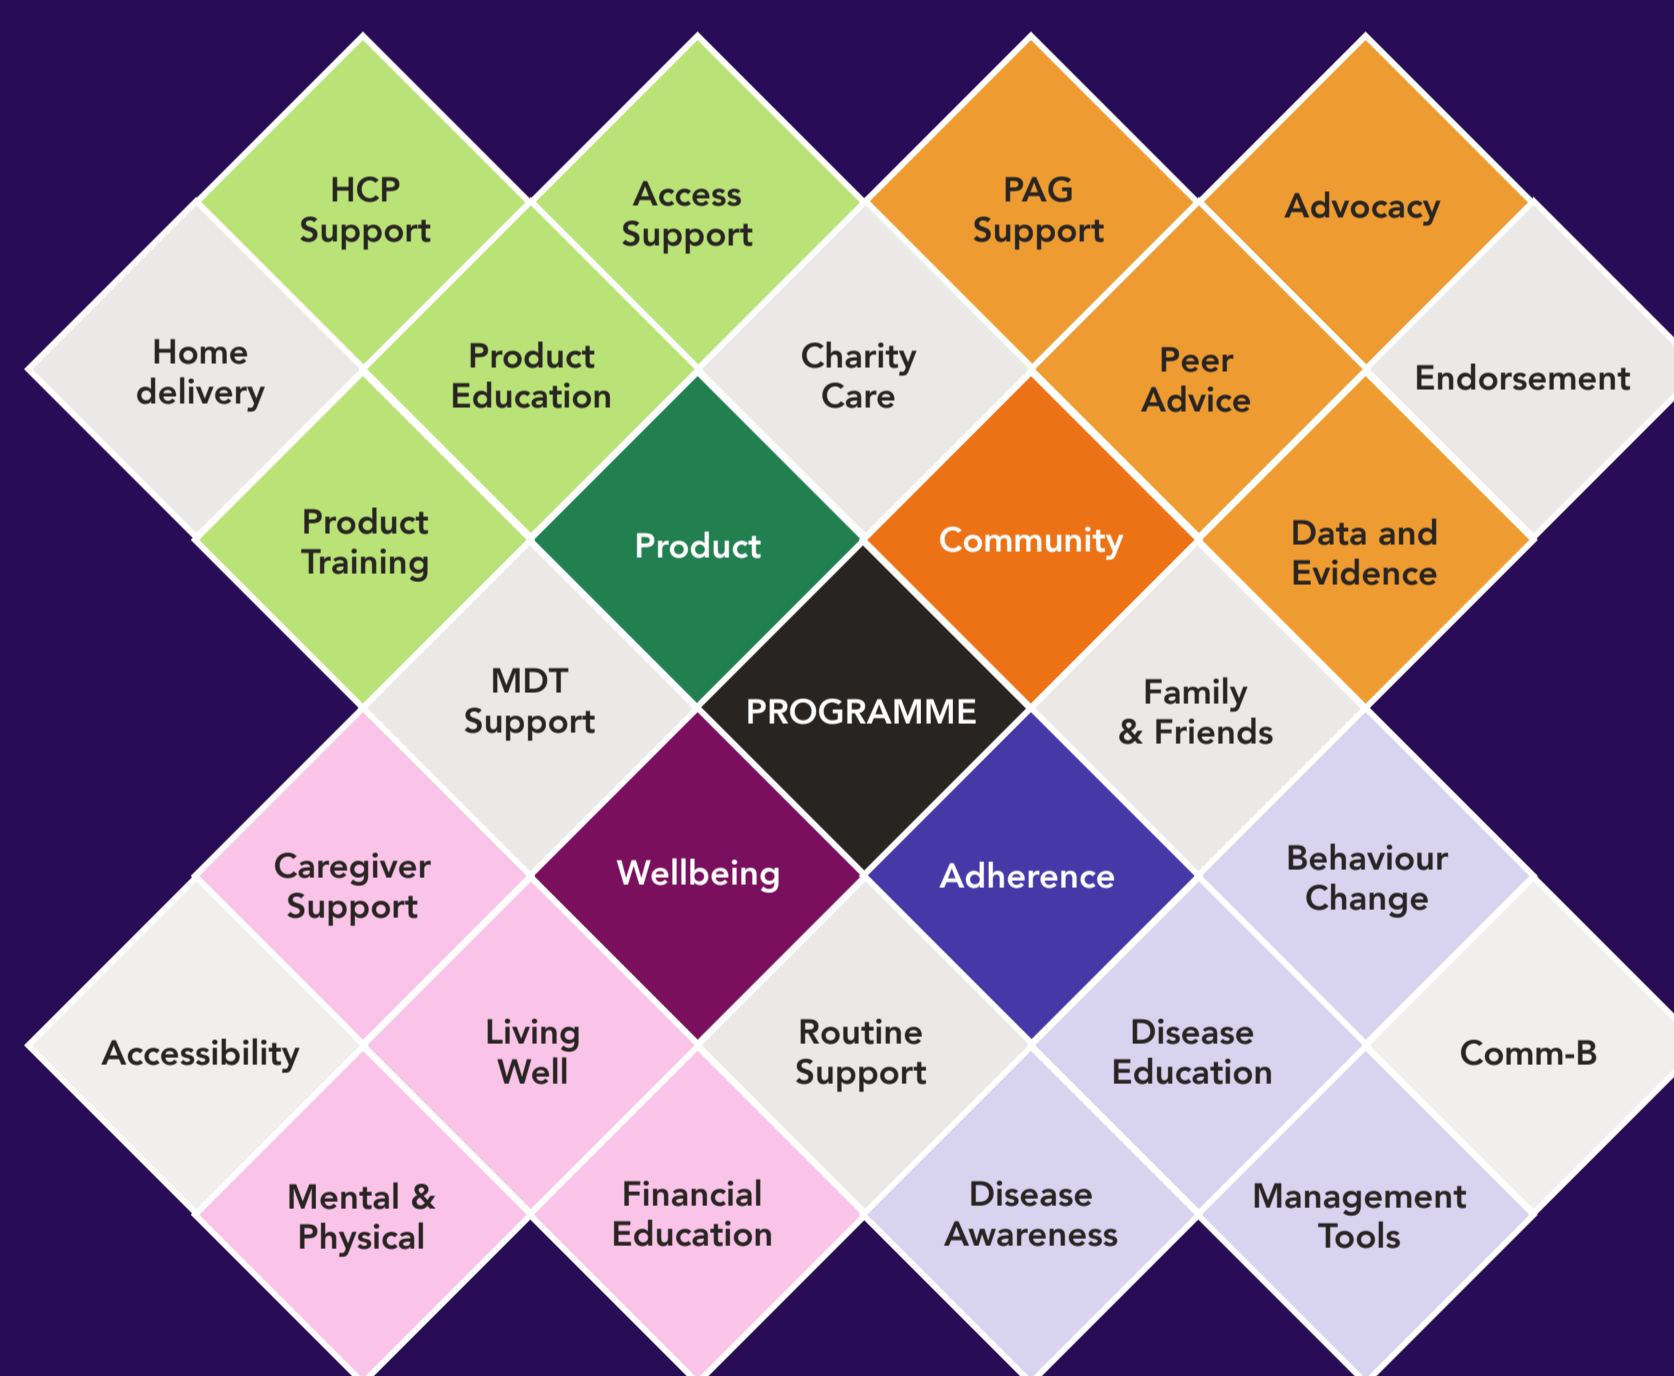

A dollop of our expertise can be added to an existing campaign or programme, it can sit alongside, or it can live at the heart of the whole experience.

We are especially passionate about capturing real patient stories on film to generate powerful content that can be utilised across a range of programmes.

## OUR COMMUNITY

Over the last 25 years we have been fortunate enough to work with 100's of experts in their respective fields. At Sauce Health we operate a virtual organisation that can tap into these experts on demand, who can help to solve your challenges and provide the best service and support. This operating model allows us to be agile, flexible, work across multiple countries and work on projects of all sizes!

## KEY AREAS

- █ ENGAGEMENT
- █ EDUCATION
- █ PROMOTION
- █ SUPPORT

Our patient-centric programmes focus on four key areas of support and education, all of which need appropriate engagement and motivation. We bring the power of patient-centric programmes to life through a broad range of channels, touchpoints and tactics underpinned with a robust omni-channel strategy.

## PATIENT CENTRICITY

We see patient centricity as a central theme to improving health and wellness that will be critical to managing ongoing global healthcare budgets. Effective patient support programmes will increasingly be part of the solution, focusing on improved engagement, education and support.